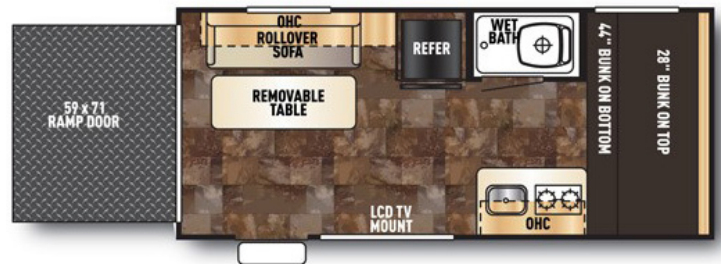

MODEL COMPARISON

SMALL RVS

CHEROKEE WOLF PUP 17RP

With enough space for bikes, coolers, four wheelers or whatever you brought along for your adventures this floor plan gives you many camping and storage options. The spacious interior provides ample room for your family once you've arrived at base camp. Enjoy the great outdoors with our optional rear screen wall that brings the outdoors inside but protects you from the elements.

FAST FACTS

CATEGORY	FACT
Manufacturer Suggested Retail Price	\$19,485.00
RV Wholesale Superstore Price	\$10,999.00
Gross Vehicle Weight (fully loaded)	5,430 lbs.
Hitch Weight	350 lbs.
Length	20 feet 2 inches
Height	9 feet 5 inches
Fresh Water Capacity	6921 gallons

PALOMINI 179BHS

Since 1968, Palomino's goal has been to build quality RVs that provide the best value in the marketplace. The Palomini is one of their smallest options and has many standard features including laminated walkable roof, maple hand glazed cabinets, LED interior lighting, ball bearing drawer guides and more.

FAST FACTS

CATEGORY	FACT
Manufacturer Suggested Retail Price	\$15,495.00
RV Wholesale Superstore Price	\$13,890.00
Gross Vehicle Weight (fully loaded)	3,885 lbs.
Hitch Weight	385 lbs.
Length	21 feet 8 inches
Height	8 feet 9 inches
Fresh Water Capacity	19 gallons