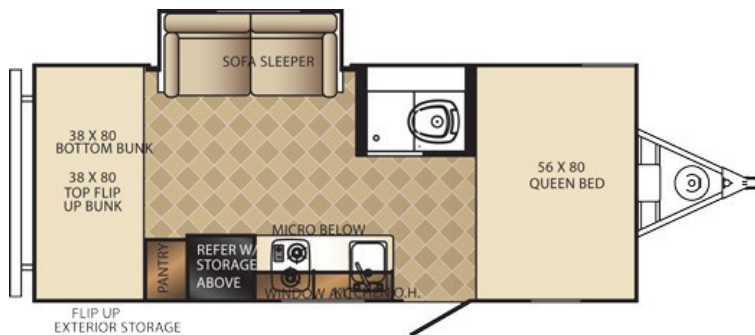

PALOMINI 179BHS

Since 1968, Palomino's goal has been to build quality RVs that provide the best value in the marketplace. The Palomini is one of their smallest options and has many standard features including laminated walkable roof, maple hand glazed cabinets, LED interior lighting, ball bearing drawer guides and more.

FAST FACTS

CATEGORY	FACT
Manufacturer Suggested Retail Price	$15,495.00
RV Wholesale Superstore Price	$13,890.00
Gross Vehicle Weight (fully loaded)	3,885 lbs.
Hitch Weight	385 lbs.
Length	21 feet 8 inches
Height	8 feet 9 inches
Fresh Water Capacity	19 gallons

SHOP RV WHOLESALE SUPERSTORE IN-PERSON OR ONLINE

Visit our show yard located just outside of Toledo, Ohio. Our factory-trained professionals are here to help you find the RV that is right for you. We are located at 5080 W. Alexis Road, Sylvania, OH.

We also specialize in wholesale RVs shipped throughout the United States, Canada, and overseas. Visit us online at www.rvwholesalesuperstore.com or call **844-601-1171**.