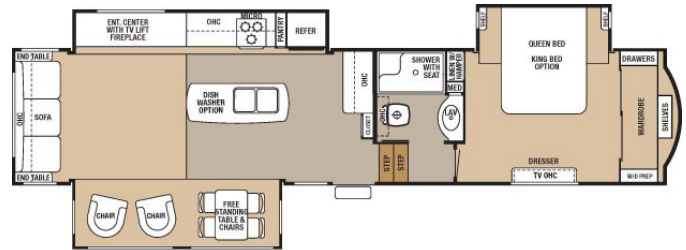

MODEL COMPARISON LUXURY RVS

CEDAR CREEK 36CKTS

Cedar Creek creates the perfect ambience of luxury living for a truly exceptional travel experience. With all the amenities of a fine home, Cedar Creek offers you exclusive features you won't find anywhere else.

FAST FACTS

CATEGORY	FACT
Manufacturer Suggested Retail Price	$87,007.25
RV Wholesale Superstore Price	$58,488.60
Gross Vehicle Weight (fully loaded)	16,407 lbs.
Hitch Weight	2,407 lbs.
Length	39 feet 10 inches
Height	13 feet 0 inches