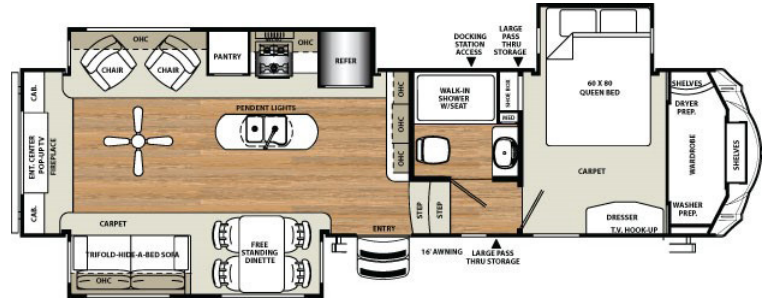

SIERRA 354RET

The professionally designed interiors of the Sierra by Forest River give you a warmth and character that make your camping vacation cozy. Enjoy extra space to stretch your legs when you are not outdoors, many high-end amenities, and additional features such as Serta® Memory Foam Mattresses and Shaw® residential carpeting to make your RV truly feel like your home away from home.

FAST FACTS

CATEGORY	FACT
Manufacturer Suggested Retail Price	$63,017.00
RV Wholesale Superstore Price	$44,659.20
Gross Vehicle Weight (fully loaded)	14,080 lbs.
Hitch Weight	2,080 lbs.
Length	36 feet 0 inches
Height	13 feet 2 inches
Fresh Water Capacity	60 gallons

SHOP RV WHOLESALE SUPERSTORE IN-PERSON OR ONLINE

Visit our show yard located just outside of Toledo, Ohio. Our factory-trained professionals are here to help you find the RV that is right for you. We are located at 5080 W. Alexis Road, Sylvania, OH.

We also specialize in wholesale RVs shipped throughout the United States, Canada, and overseas. Visit us online at www.rvwholesalesuperstore.com or call **844-601-1171**.